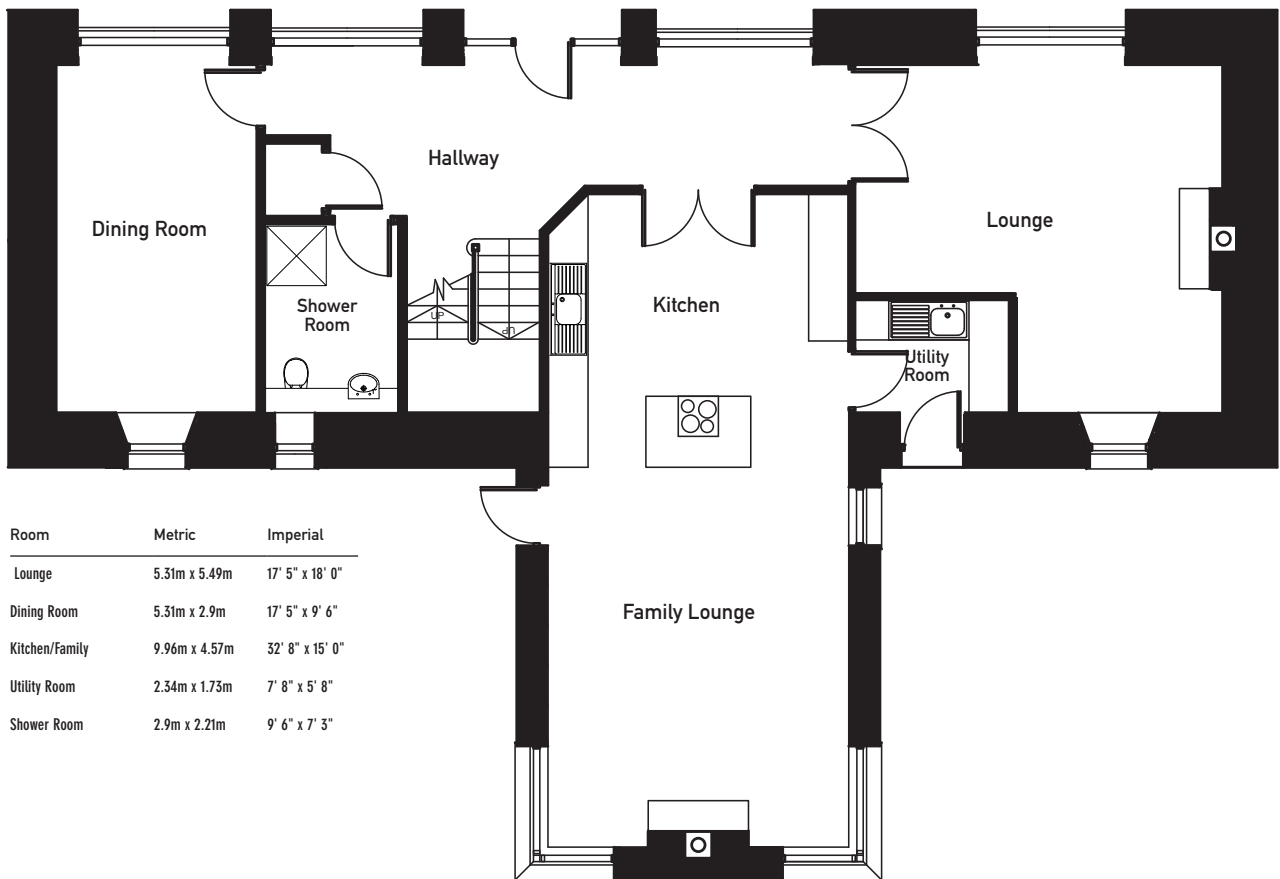

Ground Floor

Room	Metric	Imperial
Lounge	5.31m x 5.49m	17' 5" x 18' 0"
Dining Room	5.31m x 2.9m	17' 5" x 9' 6"
Kitchen/Family	9.96m x 4.57m	32' 8" x 15' 0"
Utility Room	2.34m x 1.73m	7' 8" x 5' 8"
Shower Room	2.9m x 2.21m	9' 6" x 7' 3"

First Floor